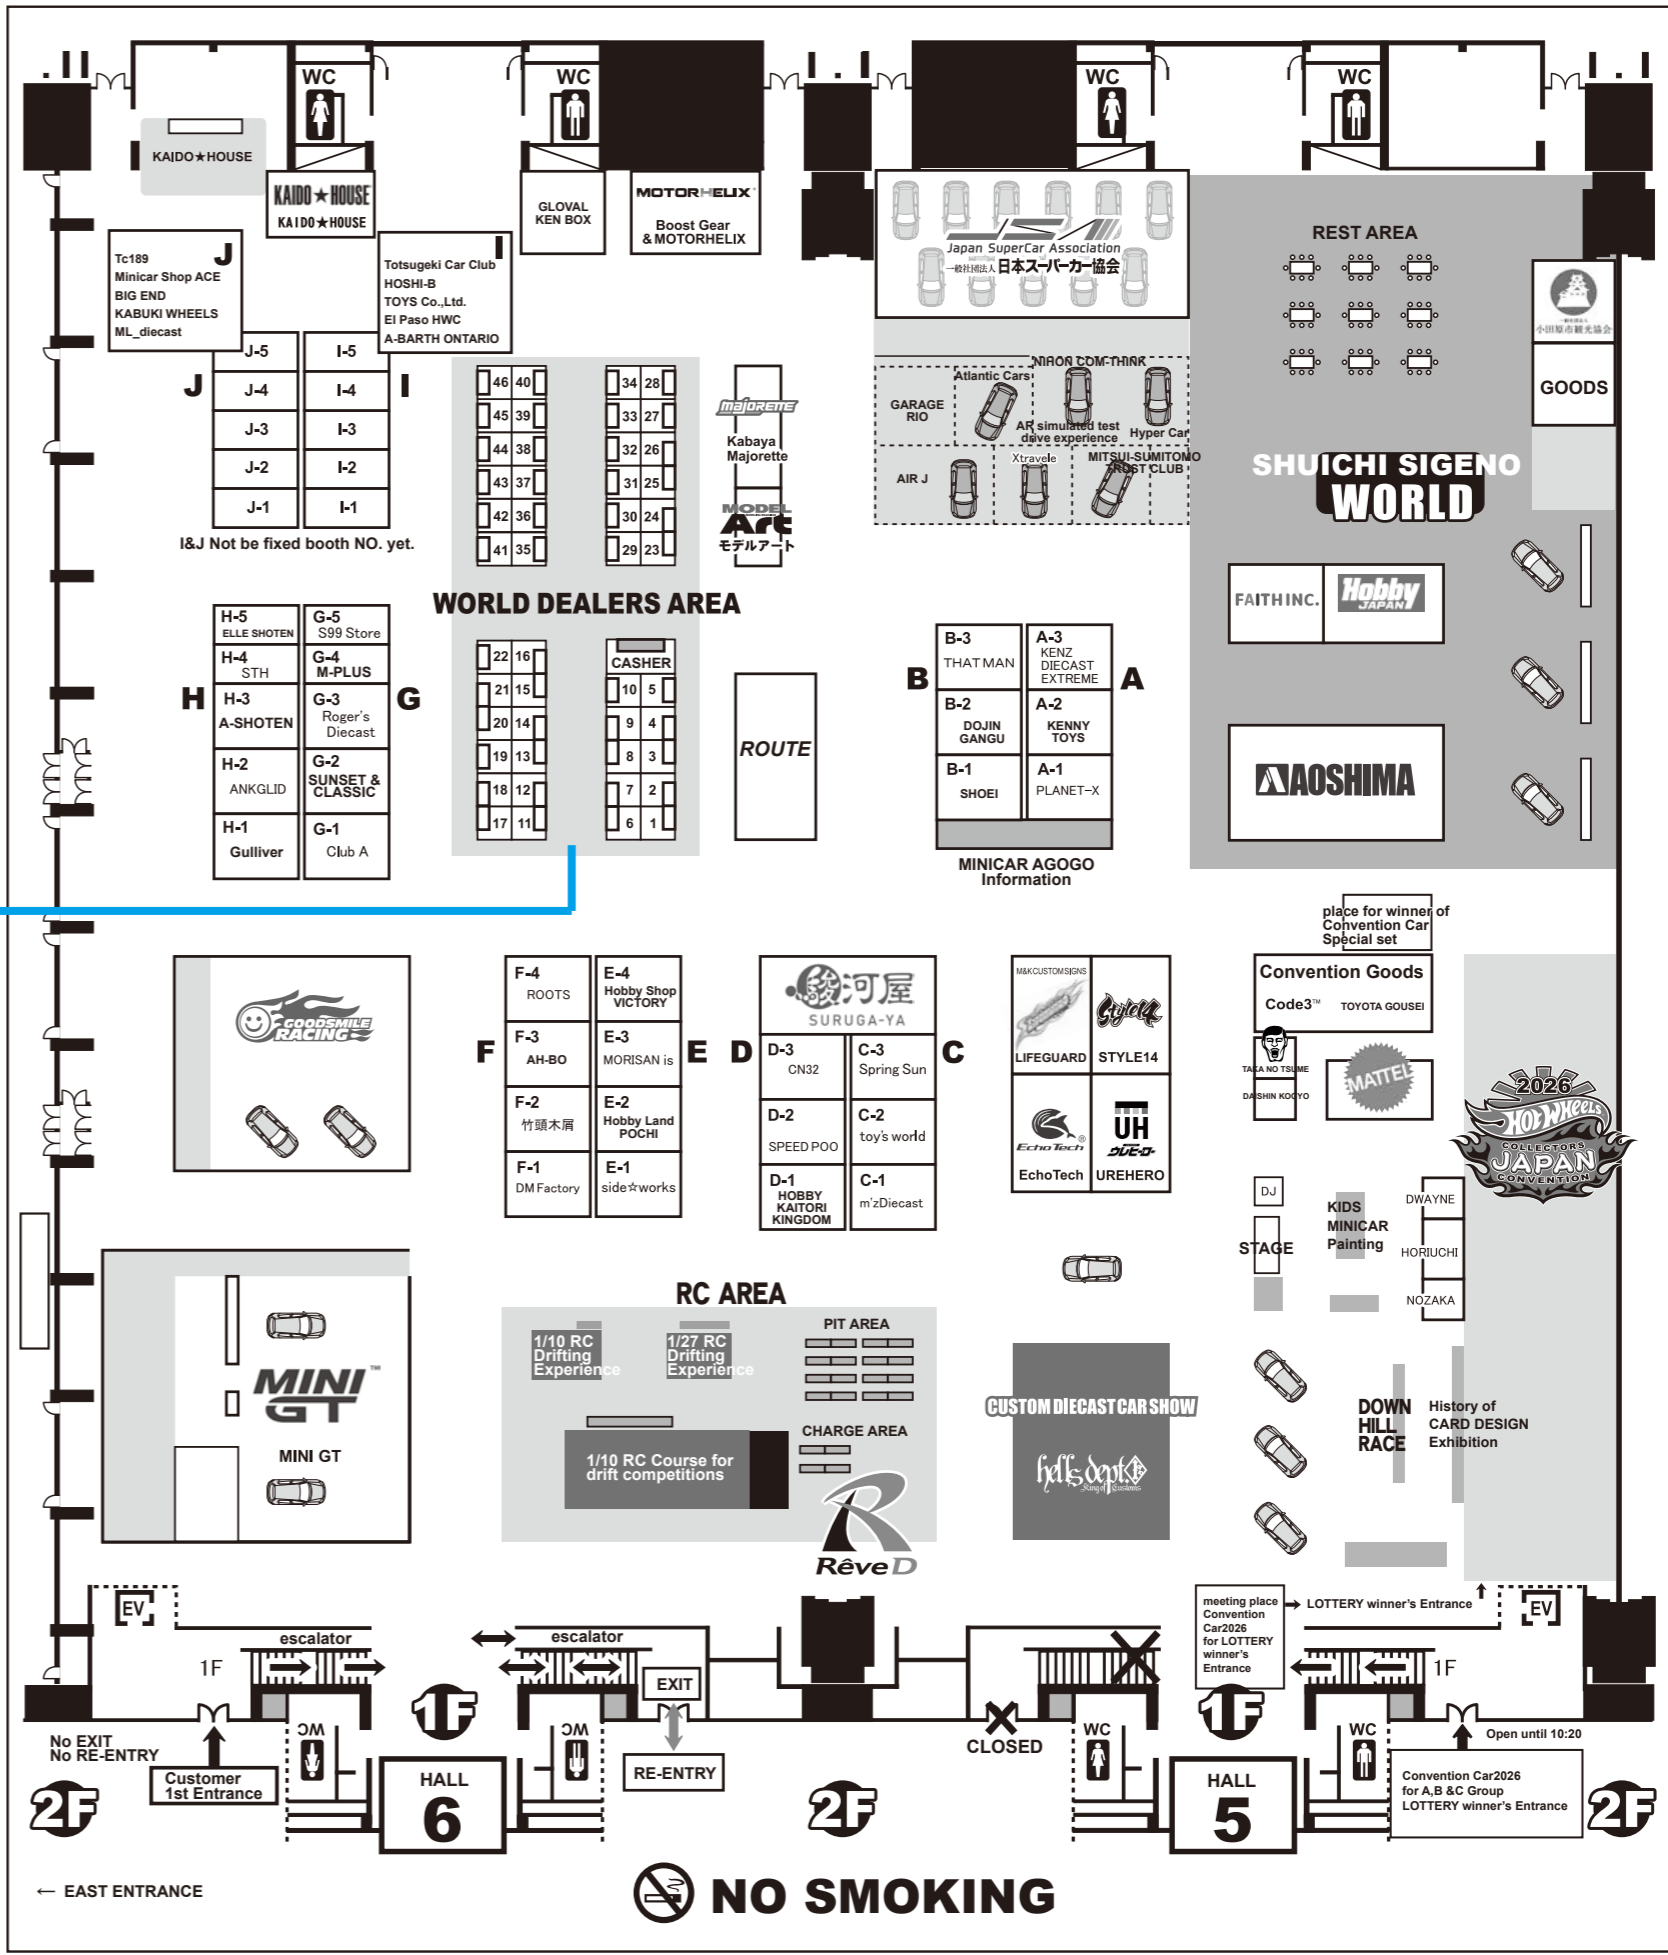

2026/5/24(日)
OPEN 10:00-17:00

Makuhari Messe HALL5&6
CHIBA, JAPAN

MAP

WORLD DEALERS AREA

1-2 IMX(Indonesia Modification &Lifestyle Expo)	46 Toymaniacs	40 Fan Wheels	34 GembuGarage	28 Teofilo Mendoza Grace Deguzman
3-4 Shakz Faizal @ Mohd Faizal	45 Toyzdirect	39 Everyday kuruma	33 WILLIAM HALIM LIEM	27 PHENG COLLECTION
5 Toystronix	44 DAHobbyHauLPH	38 Black Tuners Diecast Japan	32 GO JIA LIANG	25-26 dimra diecast
6-7 HW Philippines Convention	43 Project D	37 Dreamtoys	31 Enrique Samed	23-24 gamebellstore
8-9 METRICS	42 Mundo Diecast	36 dntdiecast	30 wilbon junsay	29 khairul Anwarbinzainal
10 Claudia Diecast	41 Tante Diecast	35 RUPICO	29 khairul Anwarbinzainal	
11-12 Edmund Wong Yew Lai				
13-14 Randy Diecast				
15-16 DiecastSM				
17-18 International Diecast show				
19 Sarawak Diecast Convention				
20-21 ART SPEED				
22 CRA Protecto				
23-24 gamebellstore				
25-26 dimra diecast				
27 PHENG COLLECTION				
28 Teofilo Mendoza Grace Deguzman				
29 khairul Anwarbinzainal				
30 wilbon junsay				
31 Enrique Samed				
32 GO JIA LIANG				
33 WILLIAM HALIM LIEM				
34 GembuGarage				
35 RUPICO				
36 dntdiecast				
37 Dreamtoys				
38 Black Tuners Diecast Japan				
39 Everyday kuruma				
40 Fan Wheels				
41 Tante Diecast				
42 Mundo Diecast				
43 Project D				
44 DAHobbyHauLPH				
45 Toyzdirect				
46 Toymaniacs				